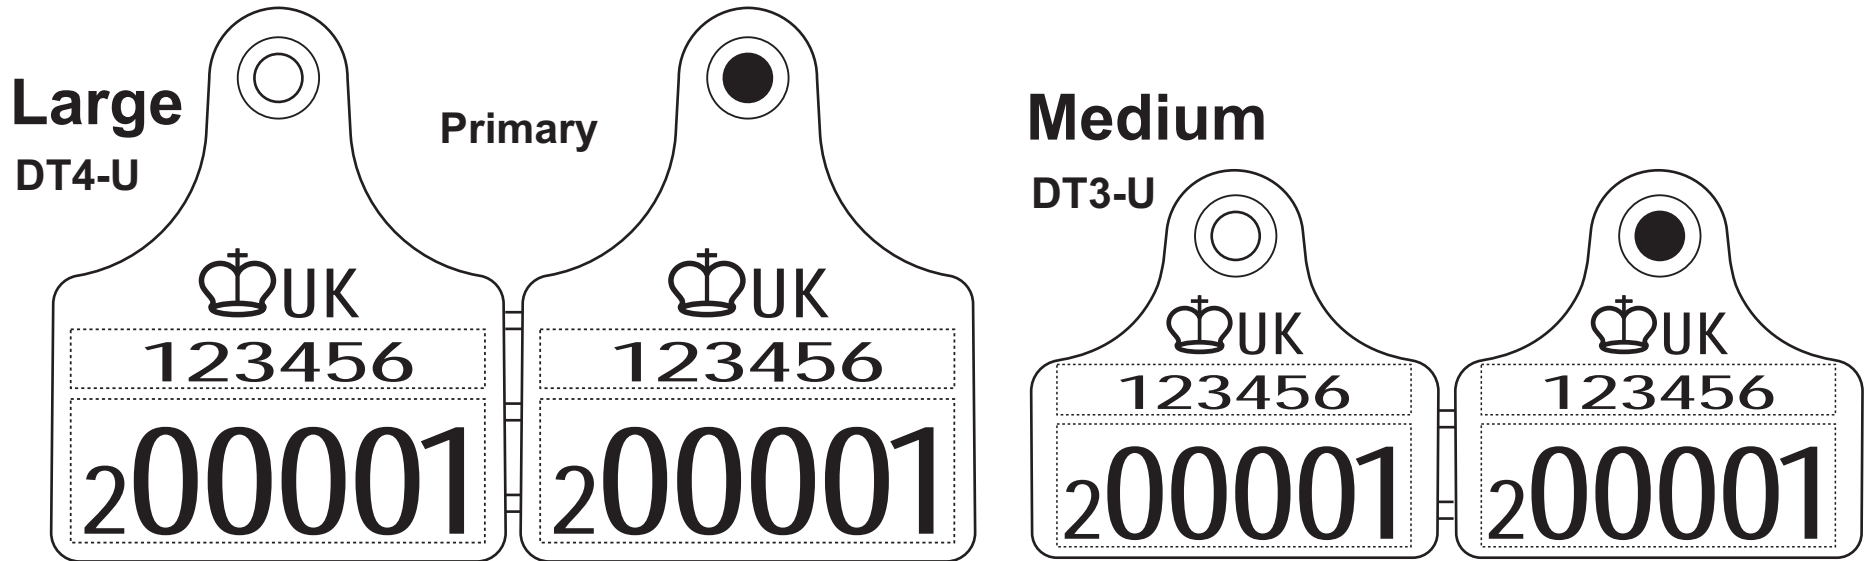

# Tamperproof Supertags

TPRT1 Print Option 1 (DEFRA) Double large Combo

TPRT2 Print Option 2 (DEFRA) Double large Management

# Tamperproof Supertags

TPRT3 Print Option 3 (DEFRA) Large Medium Combo

TPRT4 Print Option 4 (DEFRA) Large Small (or I-Tag) Combo