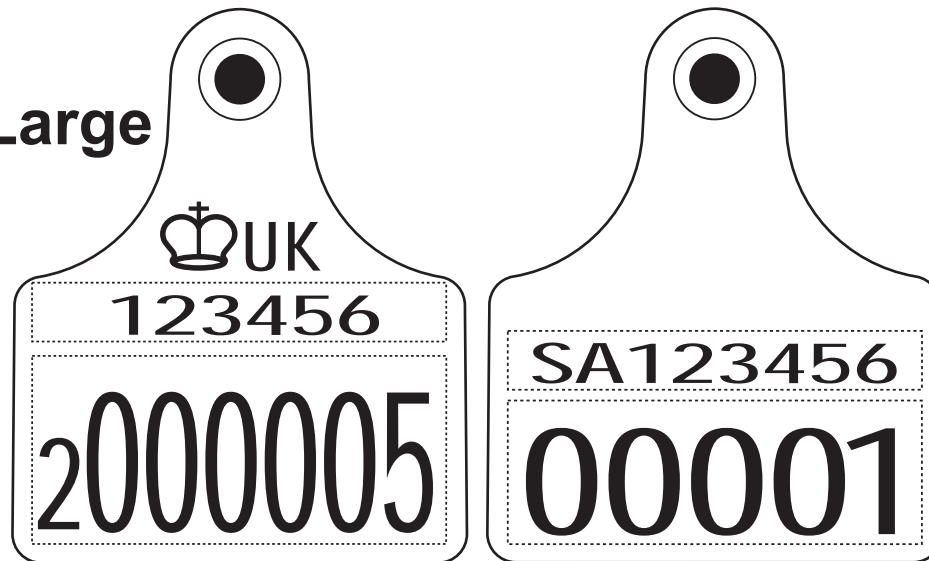

Large

Large Primary
(DEFRA)

Large Primary
(Non UK)