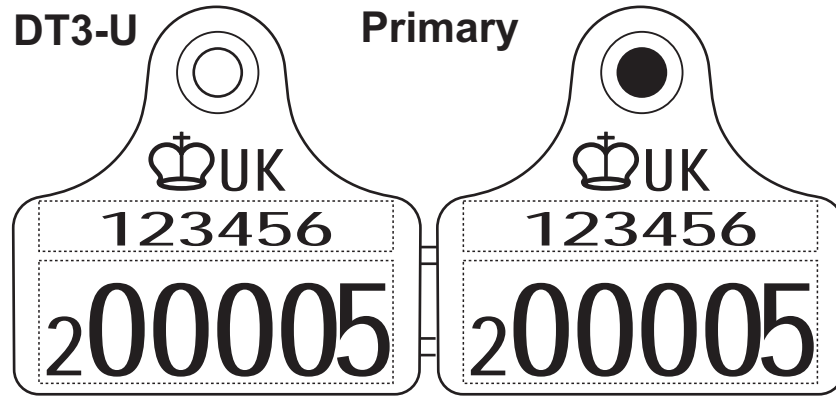

Single Tag Options

Medium

DT3-U

Primary