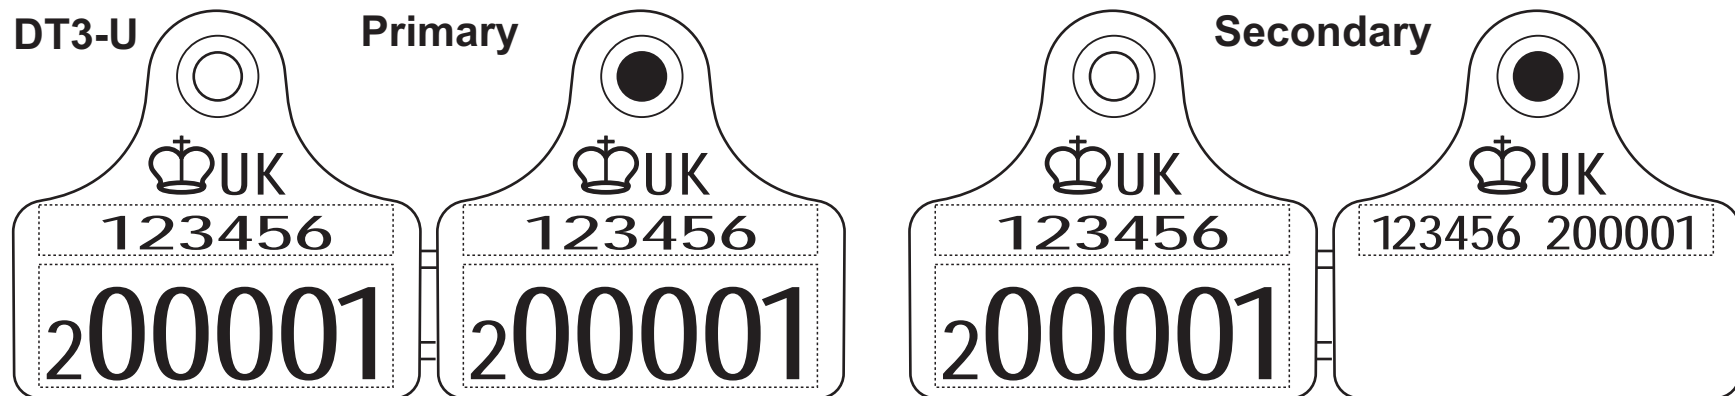

Medium

TPRT6 Print Option 6 (DEFRA) Double Medium Management Combo