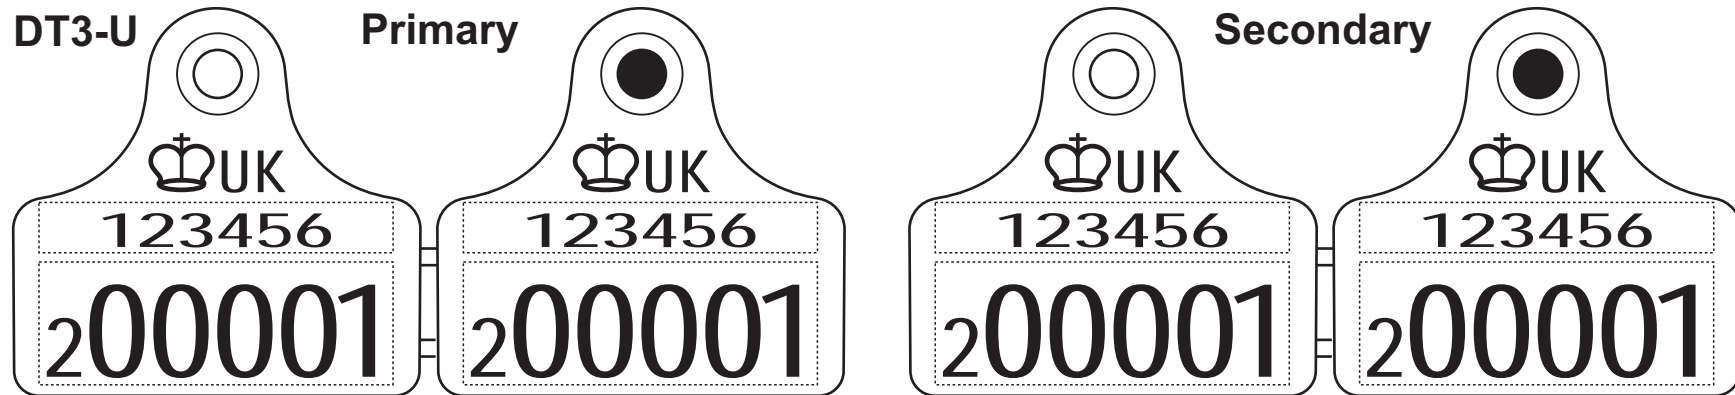

Tamperproof Supertags

Medium

TPRT5 Print Option 5 (DEFRA) Double Medium Combo