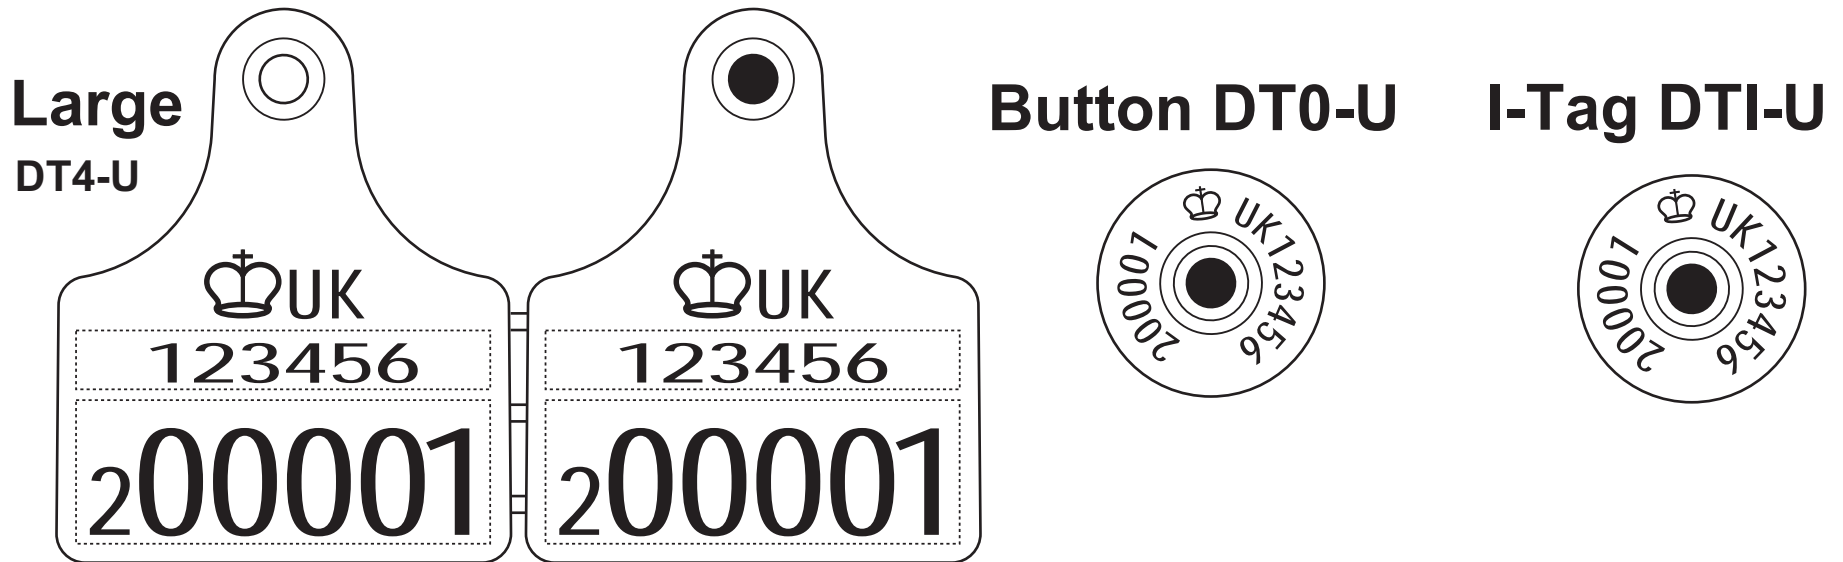

# Tamperproof Supertags

TPRT1 Print Option 1 (DEFRA) Double large Combo

TPRT2 Print Option 2 (DEFRA) Double large Management

# Tamperproof Supertags

TPRT3 Print Option 3 (DEFRA) Large Medium Combo

TPRT4 Print Option 4 (DEFRA) Large Small (or I-Tag) Combo